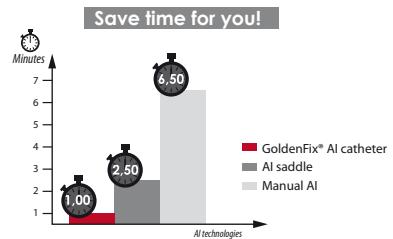

Increased breeding performance

	# of sows inseminated	Farrowing rate	# of litters	Total born per litter
Conventional AI	639	82.63% ^[A]	528	12.16 ^[A]
GoldenFix®	616	84.70% ^[A]	522	12.58 ^[B]
		+2.11%		+0.34

GoldenFix® profit (based on 300 sows):
2.11% x 300 sows x 25 piglets x 45 € = 7 121.25 €
0.34 x 300 sows x 2.5 x 45 € = 11 643.75 €
GoldenFix® profit / year: 18 765 €

Time-saving

- Auto-insemination
- Breed faster and better
- More time to improve the quality of breeding: better heat detection and stimulation of sows
- Suitable for gilts and sows