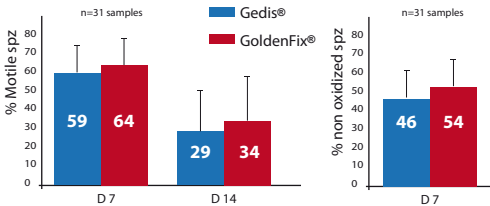

Improved semen preservation